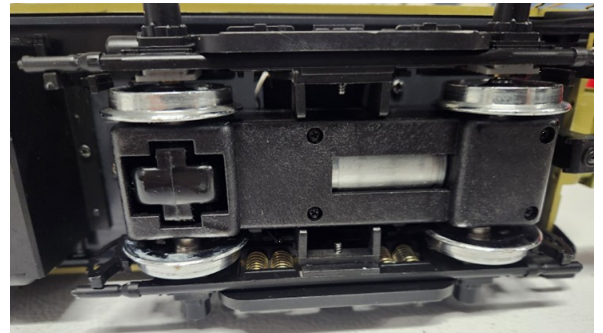

FOR SALE - Contact Brian Dodge - btdodge@gmail.com

Like new Aristocraft C.N FA1 only had a few laps of club layout works fine $300.00

Like new first time out of box for picture Aristocraft C.N flat car with stakes. Note has plastic wheels $40.00

Wheeled case with extending handle 16x24x6 inside comes with foam to store what ever was used for Aristocraft live steam Mikado i have 2 $50.00 each

*****

WANTED - Contact David Jones - daveyj199@hotmail.com or 604-644-6276

Bachmann #91280 or #98101 livestock cars - Union Pacific (yellow) or East Tennessee (preferred - it's a brown one) - looking for three of them.