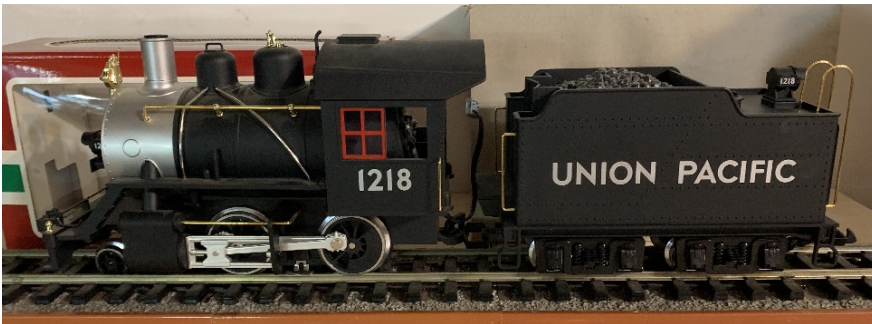

FOR SALE - Contact Dave Jones - daveyj199@hotmail.com or 604-644-6276

Selling a nice collection of mostly new old stock LGB trains, rolling stock from a museum collection in Chilliwack. Locomotives and sound features are all fully tested guaranteed in perfect running condition, and I offer 3 months warranty service - to Jan 31, 2026 - for any issues that arise.

LGB Good Humour Ice Cream Collectible Set , light usage in excellent condition with power cube & manuals ...$425

LGB Deutsche Post Collectible Starter Set with extra Forklift , power cube and manuals, Mint condition ... $425

LGB 20232 Union Pacific 2-4-0 Steam Locomotive with Sound - Mint Never Run.... $275

LGB 4032 Nestle Peter Caillers Kohler Chocolate 2-Axle Box Car $45

Japanese 2-6-2 Battery Op "wandering" steam train with lights and sound for little kids $25

WANTED by DAVE JONES : LGB #4068 or #4168 livestock car. Phone or text 604-644-6276